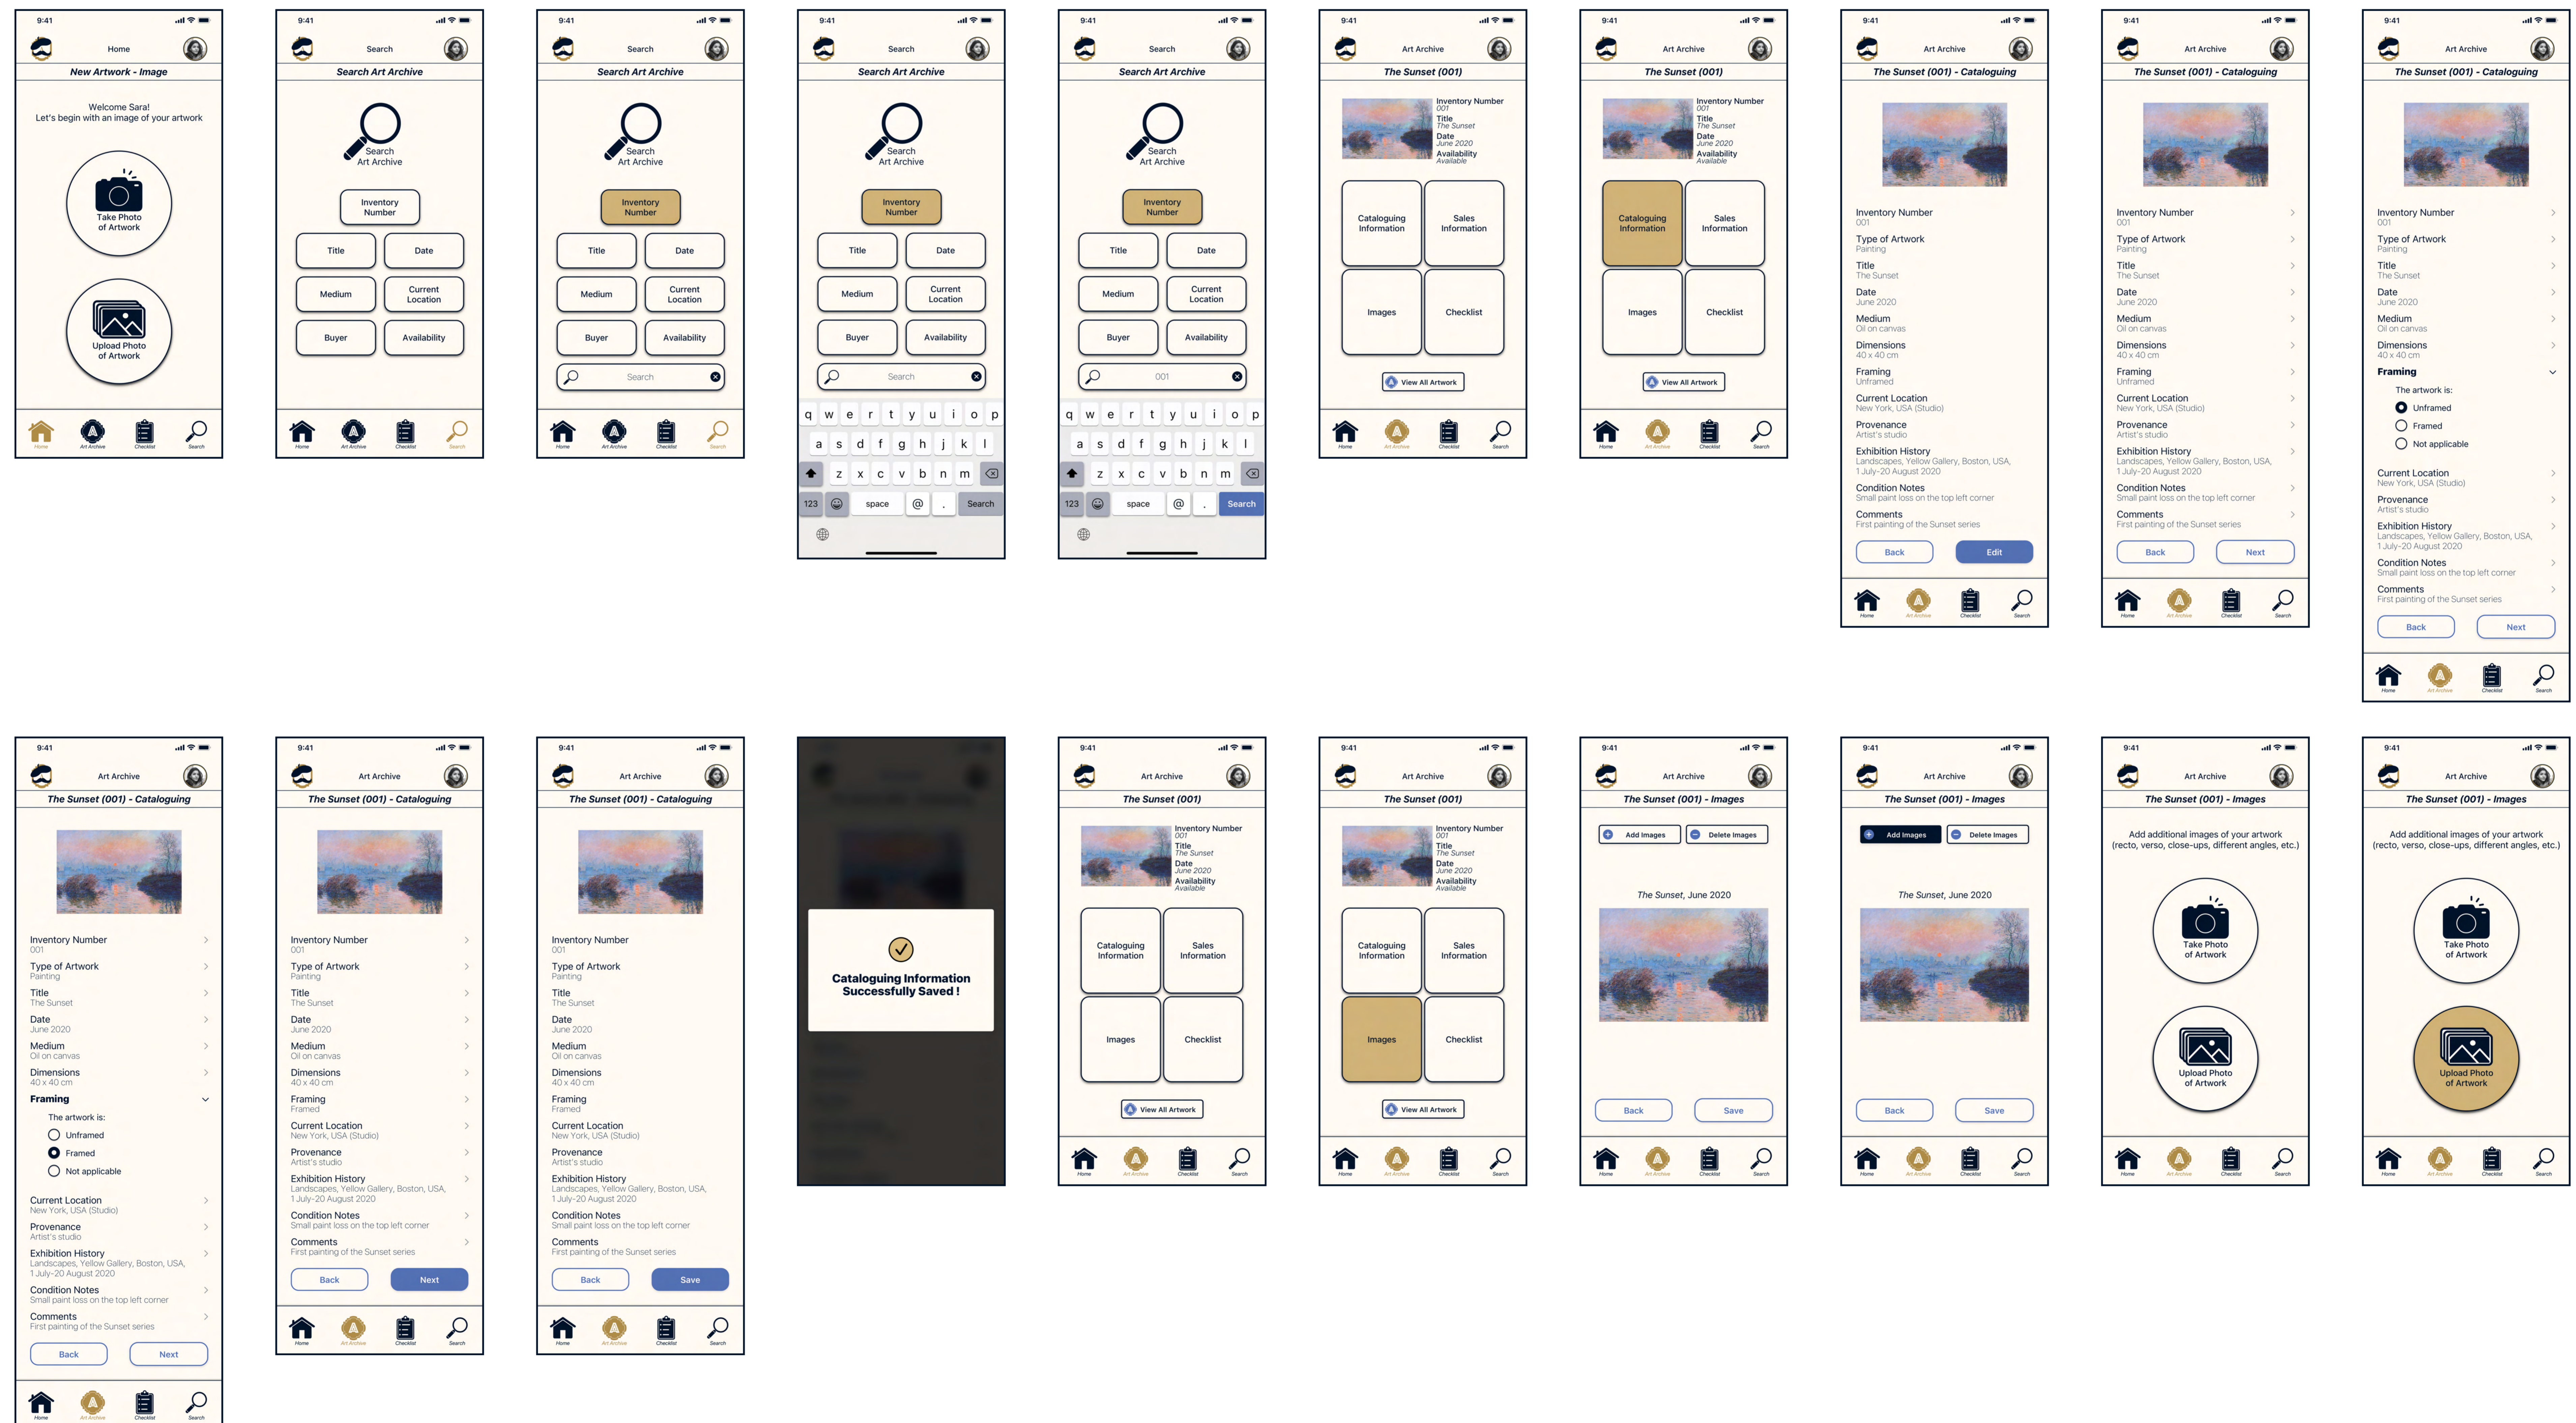

HIGH FIDELITY MOCKUPS: Red Route 2

Registered user searches for existing artwork to update it