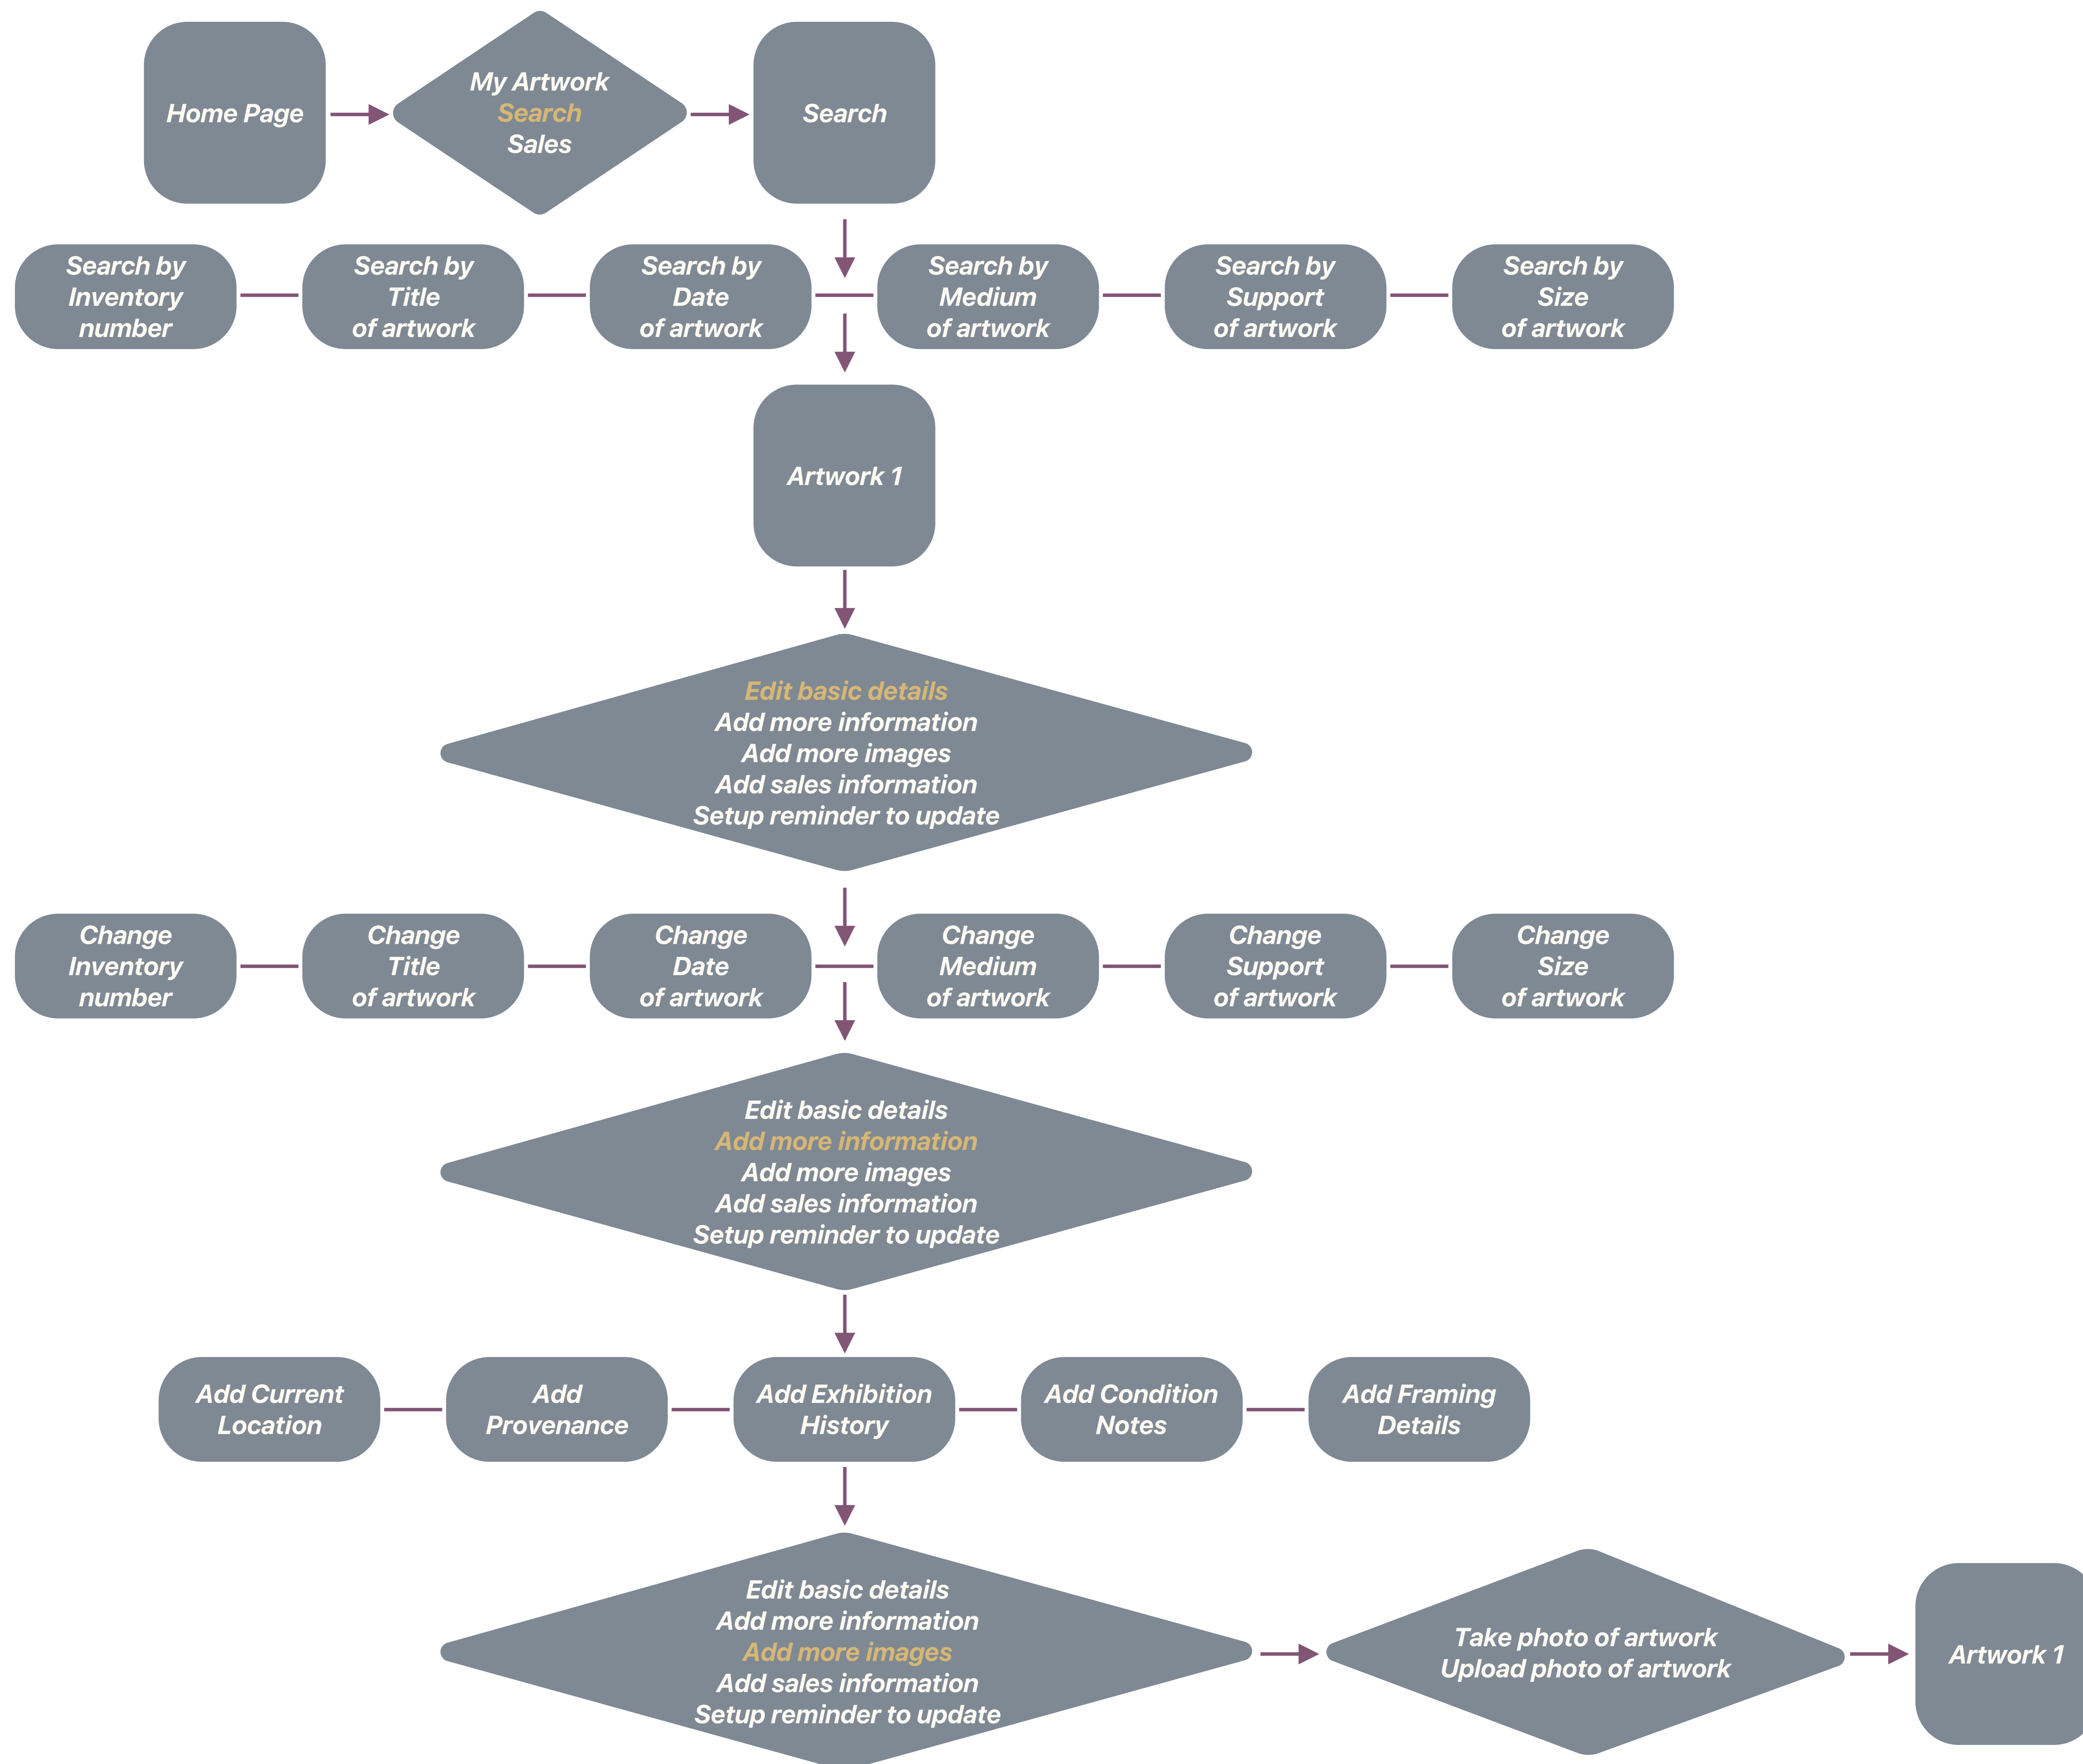

USER FLOWS: Red Route 1

Registered user adds new artwork to archive and sets update reminder

USER FLOWS: Red Route 2

Registered user searches for existing artwork to update it

USER FLOWS: Red Route 3

Registered user updates archive after selling artwork